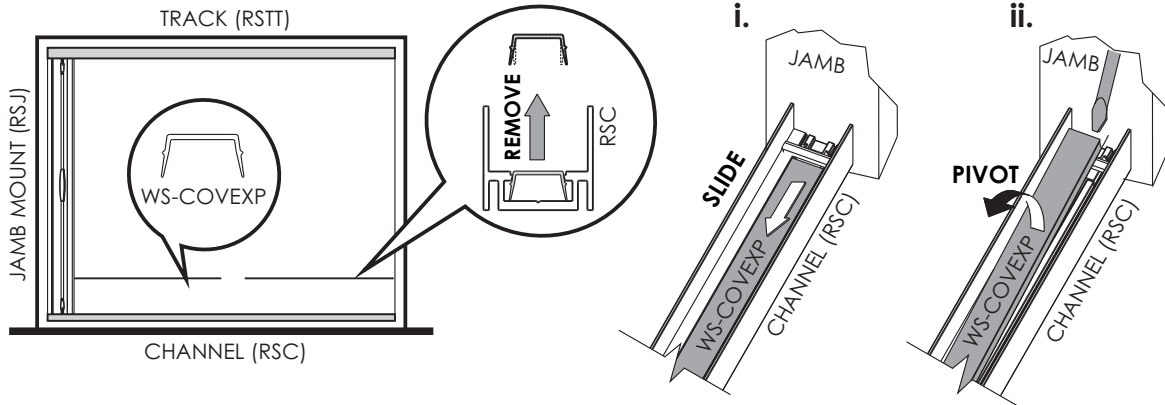

Screen Cord Repair Instructions

Retractable Insect Pleated Screen

Read Installation Instructions carefully before proceeding

WARNING
Screen will not stop children from falling out window
Keep children away from open window
A safety initiative from the Australian Window Association

x1
WS-AK

1. Remove Channel Covers

2. Remove Cassettes (Top and Bottom)

3. Remove Screen Assembly

4. Remove Handlebar Cover

Place screen flat on work area. Ensure that the screen assembly is protected from any damage. Remove Tape.

5. Screen Components

Check all attached components.

6. Removing damaged cord

Locate break in the cord

Removing the cord towards the Jamb Extrusion

Removing the cord towards the Handlebar

A Remove Anchor Block

F Longest cord with the adjustable anchor into the cassette first.

For the Top Cassette fit the
Cassette Retainer

NOTE: Screens can have up to 4 cords for each cassette

Refer to
“Screen Kit Installation Instructions”
to reinstall screen