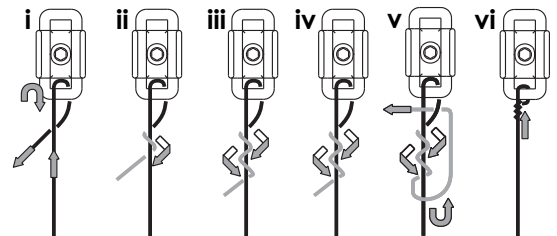

Note: Ensure cord goes through each hole in the mesh. DO NOT MISS ANY.

C Feed cord through spring cord guide in Jamb Extrusion with the needle.

D Direct cord through spring cord guide

E Feed cord through components

F Tie off cord at spring stop

G Place spring guide into Jamb Extrusion

H Apply tape to cover spring guide

*** NOTE:**

FOR KEY SLOT ORIENTATION

8. Handlebar Components

A Direct cord through cord guide

B Feed cord through handlebar guide

Note: Ensure other cords are already fed through

C Insert Friction Block and Handlebar guide

D Remove anchor to feed new cord

Note: Ensure cord is not tangled

E Tie off cord on adjustable anchor

*** NOTE:**

F Longest cord with the adjustable anchor into the cassette first.

For the Top Cassette fit the
Cassette Retainer

NOTE: Screens can have up to 4 cords for each cassette

Refer to
“Screen Kit Installation Instructions”
to reinstall screen