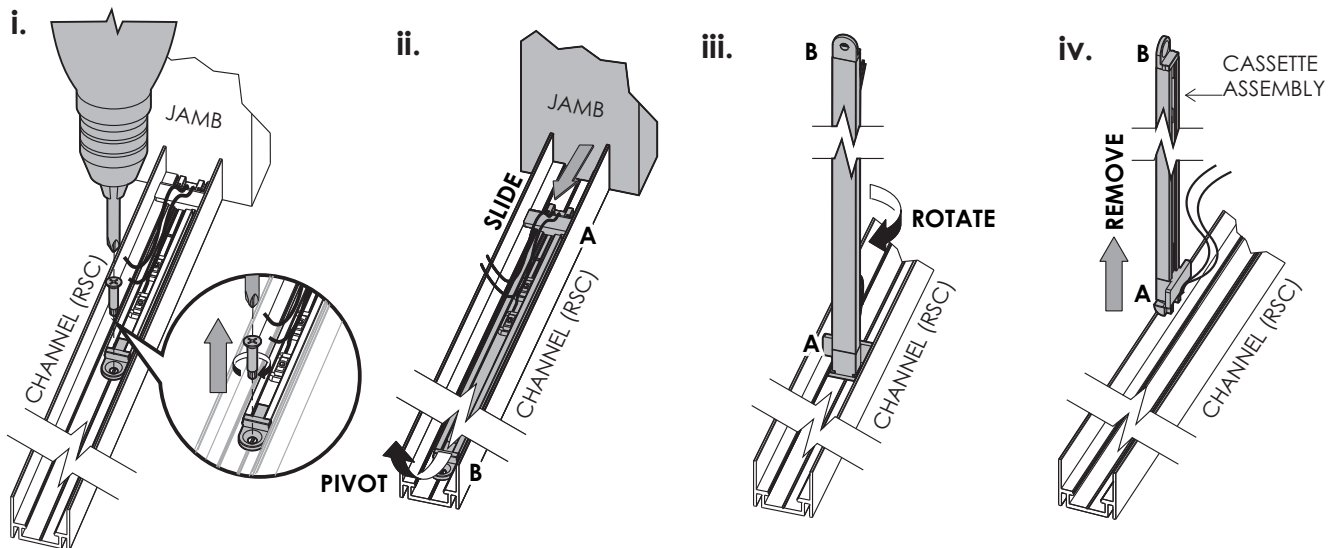

Recommended Tools

NOTE: SHARP SCISSORS ONLY

NOTE: MASKING TAPE AND GENERAL STICKY TAPE

Repair Kit Components

x1
012606

90m
VECTRAN WIRE

x2
WS-CEIN

x2
TEKS-62020CX

x1
WS-AK

1. Remove Channel Covers

2. Remove Cassettes (Top and Bottom)

3. Remove Screen Assembly

4. Remove Handlebar Cover

Place screen flat on work area. Ensure that the screen assembly is protected from any damage. Remove Tape.

5. Screen Components

Check all attached components.

6. Removing damaged cord

Locate break in the cord

Removing the cord towards the Jamb Extrusion

Removing the cord towards the Handlebar

A Remove Anchor Block

B Back off adjustable anchors and slide out

NOTE:

There can be 4 adjustable anchors per cassette

C Remove affected cord

D Reassemble Cassette to prevent tangling of the other cords

7. Threading Cord

A

Thread needle