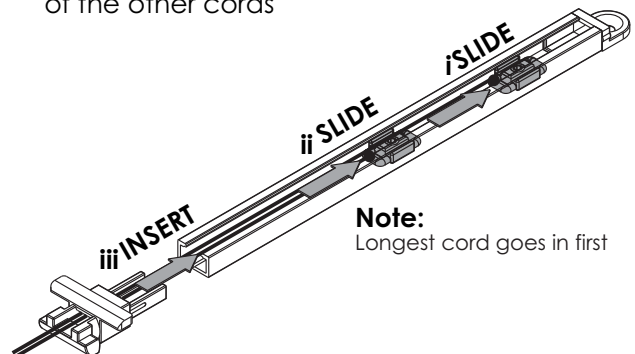

5. Screen Components

Check all attached components.

6. Removing damaged cord

Locate break in the cord

Removing the cord towards the Jamb Extrusion

Removing the cord towards the Handlebar

A Remove Anchor Block

B Back off adjustable anchors and slide out

NOTE:

There can be 4 adjustable anchors per cassette

C Remove affected cord

D Reassemble Cassette to prevent tangling of the other cords

7. Threading Cord

A

Thread needle

Note: Use 76 or 127mm. needle. For correct length of cord for the allocated keyhole, refer to cord length charts (pg 8-10) for further details

B Feed needle through handle bar cord guide and locate the hole in the mesh. Spread the mesh a few pleats at a time to thread cord through each pre existing hole.