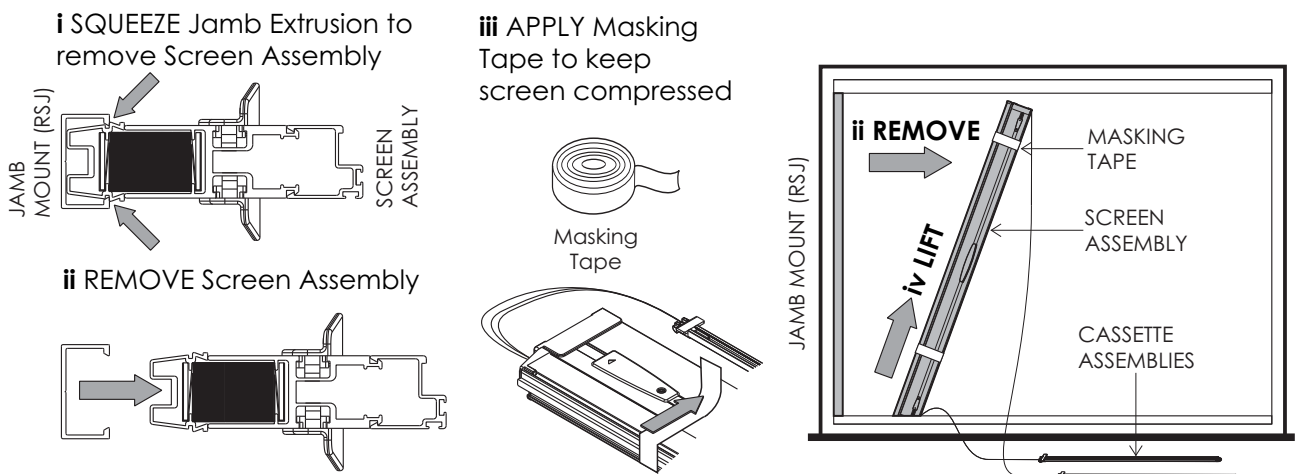

x1
WS-AK

1. Remove Channel Covers

2. Remove Cassettes (Top and Bottom)

3. Remove Screen Assembly

4. Remove Handlebar Cover

Place screen flat on work area. Ensure that the screen assembly is protected from any damage. Remove Tape.

5. Screen Components

Check all attached components.

6. Removing damaged cord

Locate break in the cord

Removing the cord towards the Jamb Extrusion

Removing the cord towards the Handlebar

A Remove Anchor Block