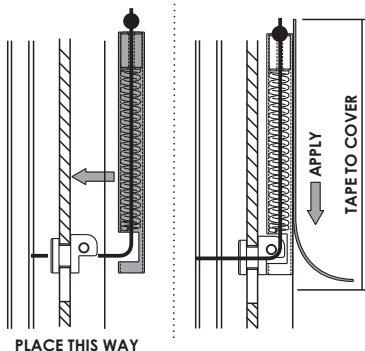

Note: Use 76 or 127mm. needle. For correct length of cord for the allocated keyhole, refer to cord length charts (pg 8-10) for further details

B Feed needle through handle bar cord guide and locate the hole in the mesh. Spread the mesh a few pleats at a time to thread cord through each pre existing hole.

Note: Ensure cord goes through each hole in the mesh. DO NOT MISS ANY.

C Feed cord through spring cord guide in Jamb Extrusion with the needle.

D Direct cord through spring cord guide

E Feed cord through components

F Tie off cord at spring stop

G Place spring guide into Jamb Extrusion

H Apply tape to cover spring guide

*** NOTE:**

FOR KEY SLOT ORIENTATION

8. Handlebar Components

A Direct cord through cord guide

B Feed cord through handlebar guide