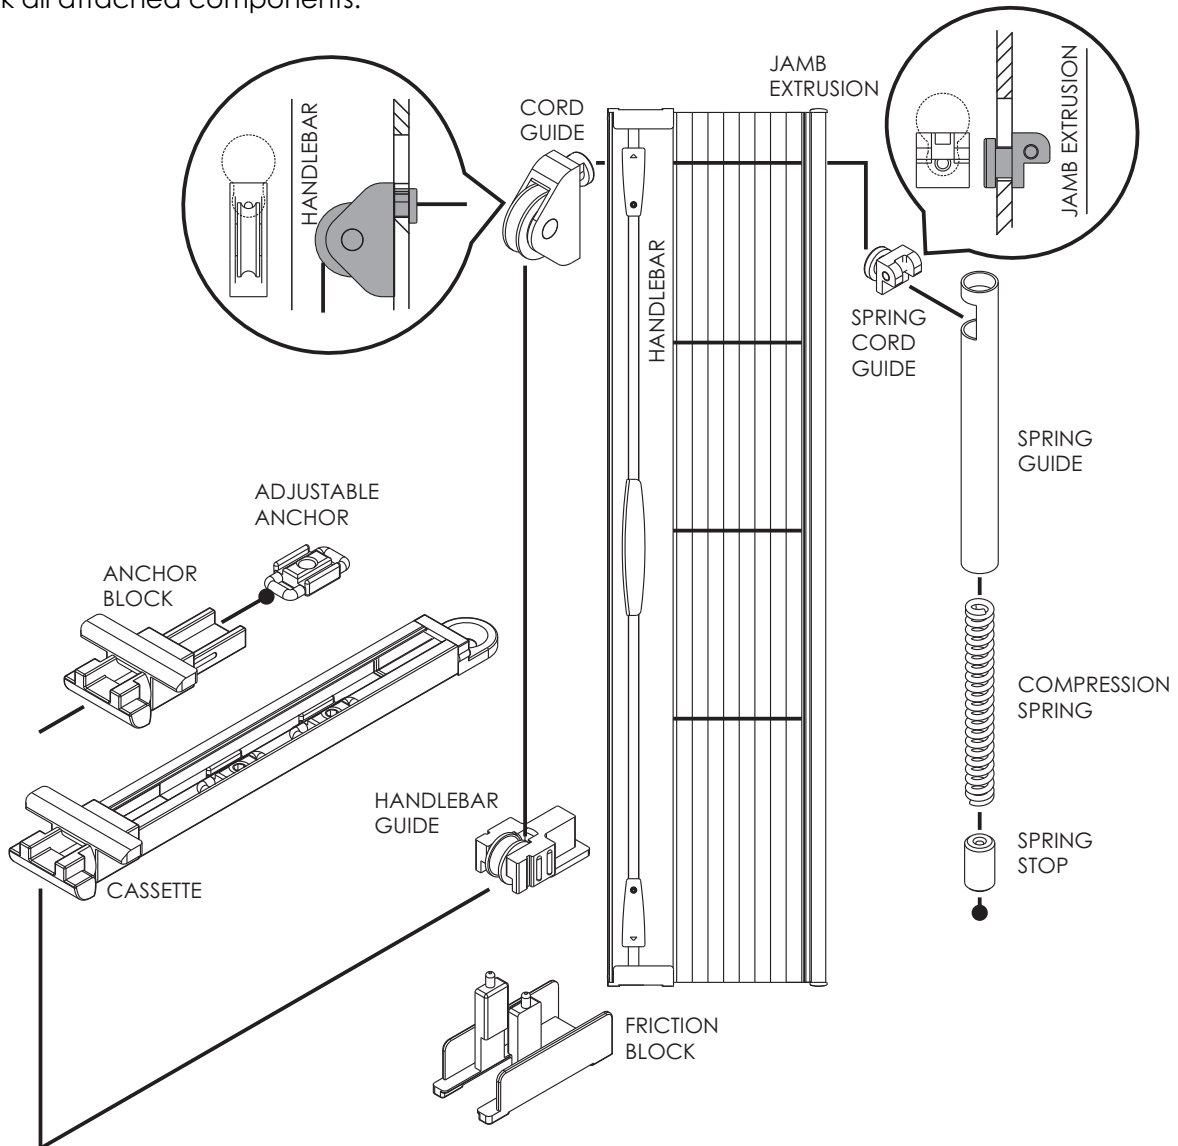

x1
WS-AK

1. Remove Channel Covers

2. Remove Cassettes (Top and Bottom)

3. Remove Screen Assembly

4. Remove Handlebar Cover

Place screen flat on work area. Ensure that the screen assembly is protected from any damage. Remove Tape.

5. Screen Components

Check all attached components.

6. Removing damaged cord

Locate break in the cord

Removing the cord towards the Jamb Extrusion

Removing the cord towards the Handlebar

A Remove Anchor Block

B Back off adjustable anchors and slide out

NOTE:

There can be 4 adjustable anchors per cassette

C Remove affected cord

D Reassemble Cassette to prevent tangling of the other cords

7. Threading Cord

A

Thread needle

Note: Use 76 or 127mm. needle. For correct length of cord for the allocated keyhole, refer to cord length charts (pg 8-10) for further details

B Feed needle through handle bar cord guide and locate the hole in the mesh. Spread the mesh a few pleats at a time to thread cord through each pre existing hole.