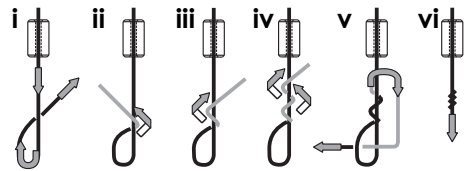

Note: Use 76 or 127mm. needle. For correct length of cord for the allocated keyhole, refer to cord length charts (pg 8-10) for further details

B Feed needle through handle bar cord guide and locate the hole in the mesh. Spread the mesh a few pleats at a time to thread cord through each pre existing hole.

Note: Ensure cord goes through each hole in the mesh. DO NOT MISS ANY.

C Feed cord through spring cord guide in Jamb Extrusion with the needle.

D Direct cord through spring cord guide

E Feed cord through components

F Tie off cord at spring stop

G Place spring guide into Jamb Extrusion

H Apply tape to cover spring guide

*** NOTE:**

FOR KEY SLOT ORIENTATION

8. Handlebar Components

A Direct cord through cord guide

B Feed cord through handlebar guide