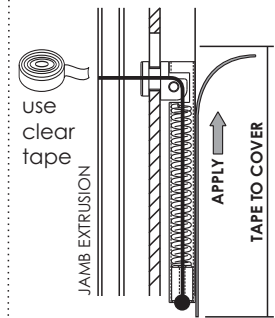

Note: Use 76 or 127mm. needle. For correct length of cord for the allocated keyhole, refer to cord length charts (pg 8-10) for further details

B Feed needle through handle bar cord guide and locate the hole in the mesh. Spread the mesh a few pleats at a time to thread cord through each pre existing hole.

Note: Ensure cord goes through each hole in the mesh. DO NOT MISS ANY.

C Feed cord through spring cord guide in Jamb Extrusion with the needle.

D Direct cord through spring cord guide

E Feed cord through components

F Tie off cord at spring stop

G Place spring guide into Jamb Extrusion

H Apply tape to cover spring guide

*** NOTE:**

FOR KEY SLOT ORIENTATION

8. Handlebar Components

A Direct cord through cord guide

B Feed cord through handlebar guide