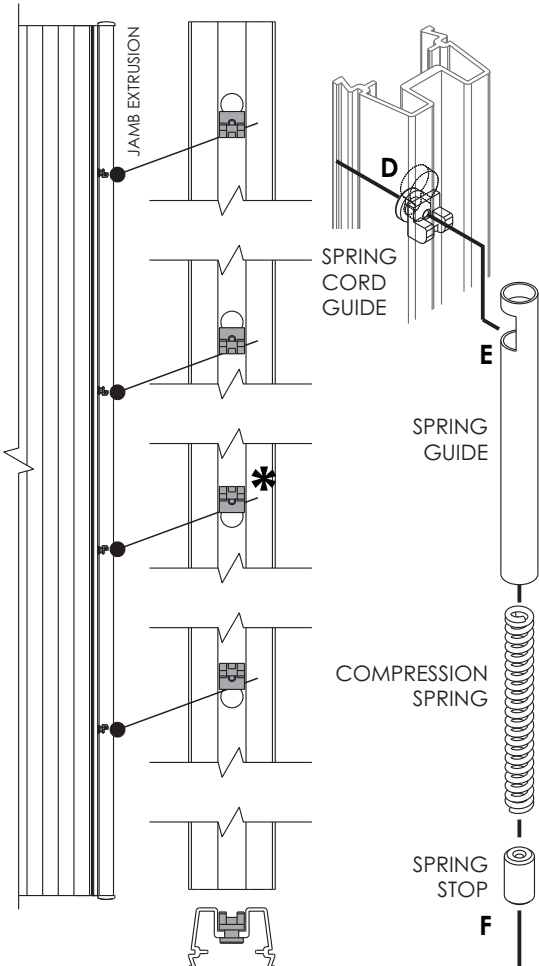

B Back off adjustable anchors and slide out

NOTE:

There can be 4 adjustable anchors per cassette

C Remove affected cord

D Reassemble Cassette to prevent tangling of the other cords

7. Threading Cord

A

Thread needle

Note: Use 76 or 127mm. needle. For correct length of cord for the allocated keyhole, refer to cord length charts (pg 8-10) for further details

B Feed needle through handle bar cord guide and locate the hole in the mesh. Spread the mesh a few pleats at a time to thread cord through each pre existing hole.

Note: Ensure cord goes through each hole in the mesh. DO NOT MISS ANY.

C Feed cord through spring cord guide in Jamb Extrusion with the needle.

D Direct cord through spring cord guide

E Feed cord through components