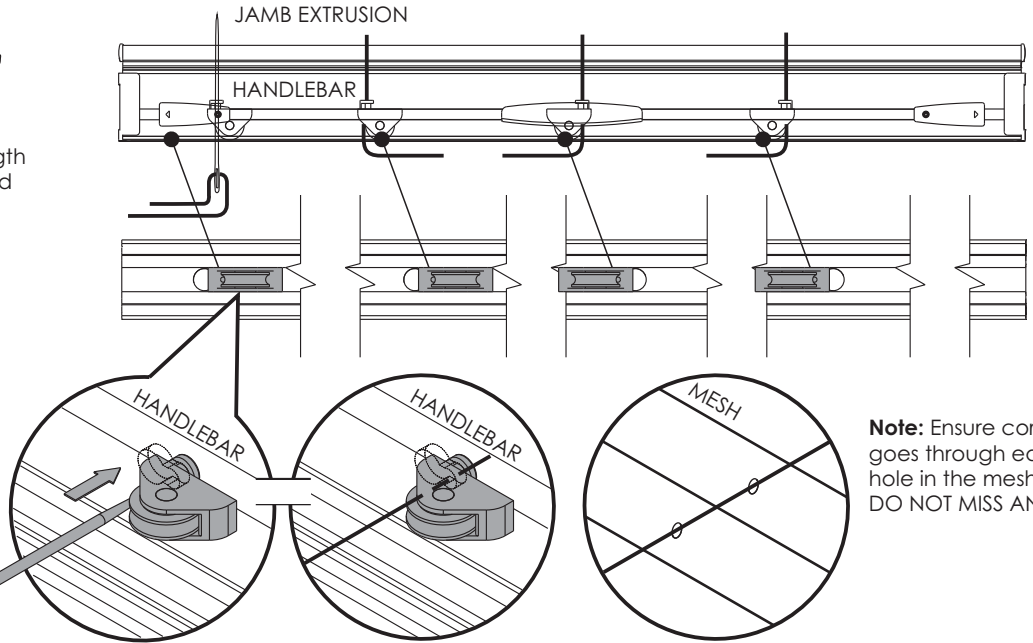

5. Screen Components

Check all attached components.

6. Removing damaged cord

Locate break in the cord

Removing the cord towards the Jamb Extrusion

Removing the cord towards the Handlebar

A Remove Anchor Block

B Back off adjustable anchors and slide out

NOTE:

There can be 4 adjustable anchors per cassette

C Remove affected cord

D Reassemble Cassette to prevent tangling of the other cords

7. Threading Cord

A

Thread needle

Note: Use 76 or 127mm. needle. For correct length of cord for the allocated keyhole, refer to cord length charts (pg 8-10) for further details

B Feed needle through handle bar cord guide and locate the hole in the mesh. Spread the mesh a few pleats at a time to thread cord through each pre existing hole.

Note: Ensure cord goes through each hole in the mesh. DO NOT MISS ANY.

C Feed cord through spring cord guide in Jamb Extrusion with the needle.

D Direct cord through spring cord guide

E Feed cord through components