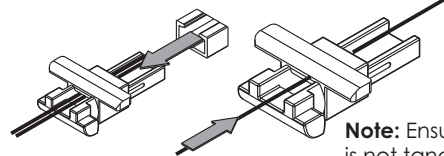

D Remove anchor to feed new cord