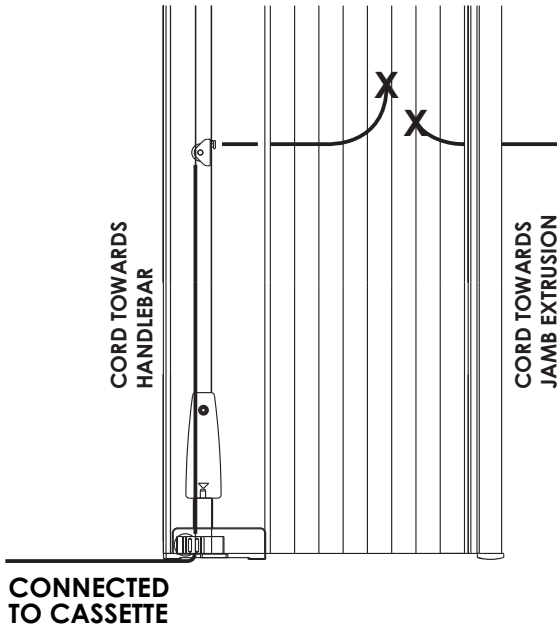

x1
WS-AK

1. Remove Channel Covers

2. Remove Cassettes (Top and Bottom)

3. Remove Screen Assembly

4. Remove Handlebar Cover

Place screen flat on work area. Ensure that the screen assembly is protected from any damage. Remove Tape.

5. Screen Components

Check all attached components.

6. Removing damaged cord

Locate break in the cord

Removing the cord towards the Jamb Extrusion

Removing the cord towards the Handlebar

A Remove Anchor Block