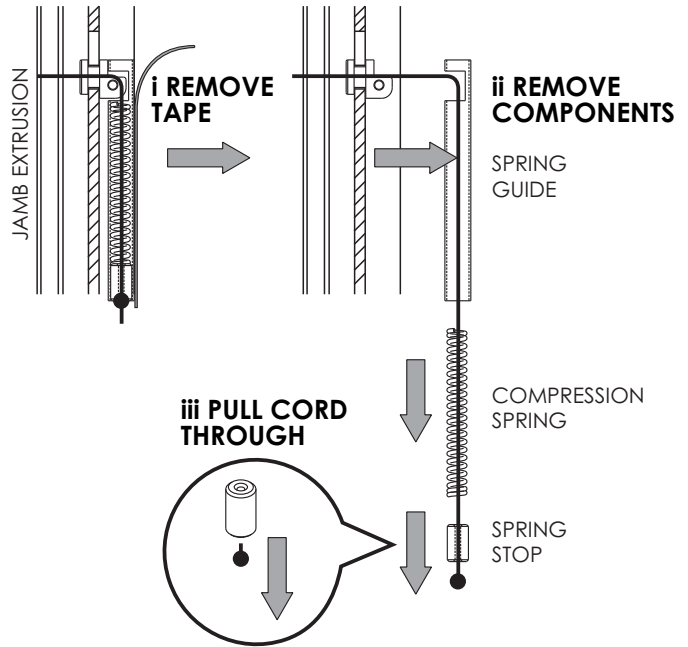

5. Screen Components

Check all attached components.

6. Removing damaged cord

Locate break in the cord

Removing the cord towards the Jamb Extrusion

Removing the cord towards the Handlebar

A Remove Anchor Block

B Back off adjustable anchors and slide out

NOTE:

There can be 4 adjustable anchors per cassette

C Remove affected cord

D Reassemble Cassette to prevent tangling of the other cords

7. Threading Cord

A

Thread needle

Note: Use 76 or 127mm. needle. For correct length of cord for the allocated keyhole, refer to cord length charts (pg 8-10) for further details

B Feed needle through handle bar cord guide and locate the hole in the mesh. Spread the mesh a few pleats at a time to thread cord through each pre existing hole.

Note: Ensure cord goes through each hole in the mesh. DO NOT MISS ANY.

C Feed cord through spring cord guide in Jamb Extrusion with the needle.

D Direct cord through spring cord guide

E Feed cord through components