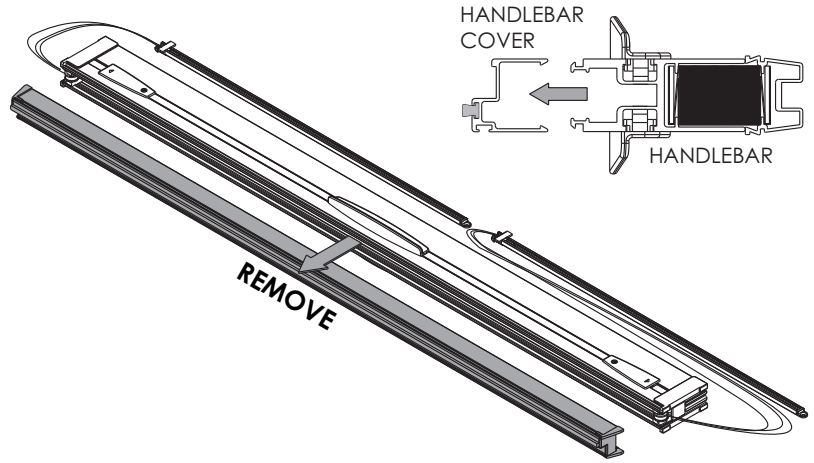

x1
WS-AK

1. Remove Channel Covers

2. Remove Cassettes (Top and Bottom)

3. Remove Screen Assembly

4. Remove Handlebar Cover

Place screen flat on work area. Ensure that the screen assembly is protected from any damage. Remove Tape.

5. Screen Components

Check all attached components.

6. Removing damaged cord

Locate break in the cord

Removing the cord towards the Jamb Extrusion

Removing the cord towards the Handlebar

A Remove Anchor Block