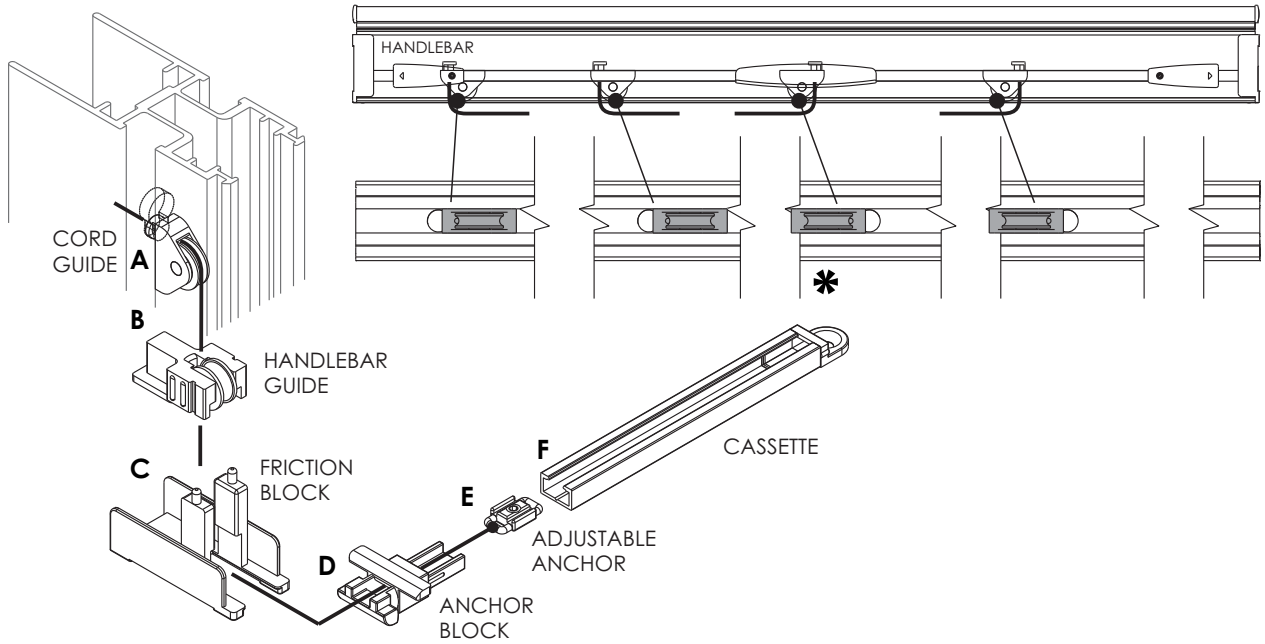

Note: Ensure cord goes through each hole in the mesh. DO NOT MISS ANY.

C Feed cord through spring cord guide in Jamb Extrusion with the needle.

D Direct cord through spring cord guide

E Feed cord through components

F Tie off cord at spring stop

G Place spring guide into Jamb Extrusion

H Apply tape to cover spring guide

*** NOTE:**

FOR KEY SLOT ORIENTATION

8. Handlebar Components

A Direct cord through cord guide

B Feed cord through handlebar guide