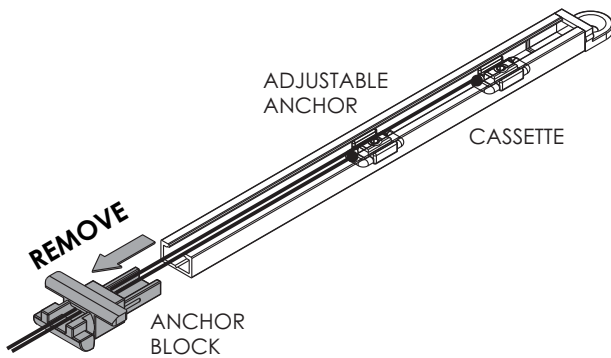

5. Screen Components

Check all attached components.

6. Removing damaged cord

Locate break in the cord

Removing the cord towards the Jamb Extrusion

Removing the cord towards the Handlebar

A Remove Anchor Block

B Back off adjustable anchors and slide out

NOTE:

There can be 4 adjustable anchors per cassette

C Remove affected cord

D Reassemble Cassette to prevent tangling of the other cords

7. Threading Cord

A

Thread needle

Note: Use 76 or 127mm. needle. For correct length of cord for the allocated keyhole, refer to cord length charts (pg 8-10) for further details

B Feed needle through handle bar cord guide and locate the hole in the mesh. Spread the mesh a few pleats at a time to thread cord through each pre existing hole.