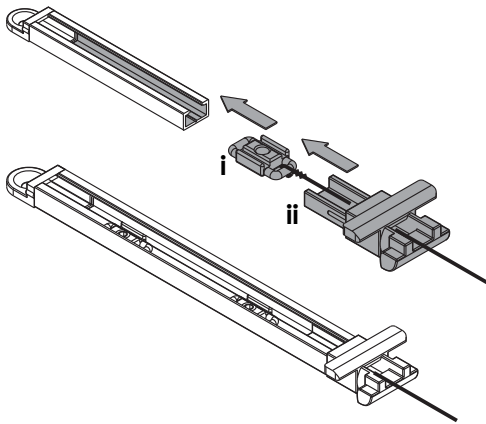

F Tie off cord at spring stop

G Place spring guide into Jamb Extrusion

H Apply tape to cover spring guide

*** NOTE:**

FOR KEY SLOT ORIENTATION

8. Handlebar Components

A Direct cord through cord guide

B Feed cord through handlebar guide

Note: Ensure other cords are already fed through

C Insert Friction Block and Handlebar guide

D Remove anchor to feed new cord

Note: Ensure cord is not tangled

E Tie off cord on adjustable anchor

*** NOTE:**

F Longest cord with the adjustable anchor into the cassette first.

For the Top Cassette fit the
Cassette Retainer

NOTE: Screens can have up to 4 cords for each cassette

Refer to
“Screen Kit Installation Instructions”
to reinstall screen