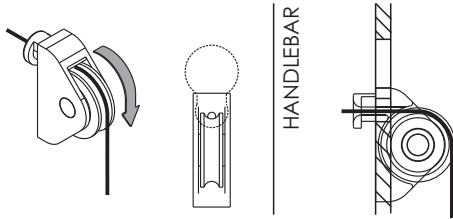

Note: Ensure cord goes through each hole in the mesh. DO NOT MISS ANY.

C Feed cord through spring cord guide in Jamb Extrusion with the needle.

D Direct cord through spring cord guide

E Feed cord through components

F Tie off cord at spring stop

G Place spring guide into Jamb Extrusion

H Apply tape to cover spring guide

*** NOTE:**

FOR KEY SLOT ORIENTATION

8. Handlebar Components

A Direct cord through cord guide

B Feed cord through handlebar guide